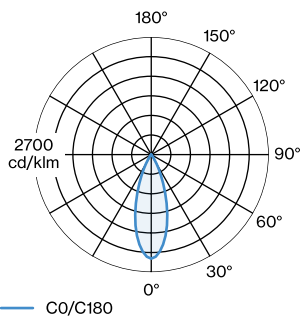

LICHTVERDELING