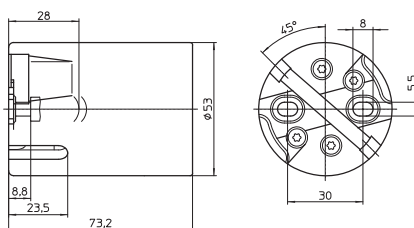

## E40 lampholders

Casing: porcelain, white, T270

Fixing bracket with slots for screws M5

Weight: 252.3/243 g, unit: 48 pcs.

Type: 12810/12811

**Ref. No.: 108374**

**Ref. No.: 108375** with lamp safety catch

## E40 lampholders

Casing: porcelain, white, T270

Fixing bracket with tapped fixing holes M5

With lamp safety catch

Weight: 252.8 g, unit: 48 pcs.

Type: 12812

**Ref. No.: 108373**

With steel thread

## E40 lampholders

Only for lamps with base E40/E45

Casing: porcelain, white, T270

Oblong holes for screws M5

Weight: 206 g, unit: 50 pcs.

Type: 12900/12901

**Ref. No.: 528252**

**Ref. No.: 528958** with lamp safety catch

## E40 lampholders

Only for lamps with base E40/E45

Casing: porcelain, white, T270

Fixing bracket with slots for screws M5

Weight: 217 g, unit: 50 pcs.

Type: 12910/12911

**Ref. No.: 528253**

**Ref. No.: 528254** with lamp safety catch