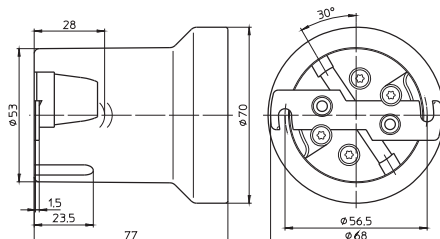

## E40 lampholders

Casing: porcelain, white, T270

Fixing bracket with slots for screws M5

Weight: 252.3/243 g, unit: 48 pcs.

Type: 12810/12811

**Ref. No.: 108374**

**Ref. No.: 108375** with lamp safety catch

With steel thread

**Ref. No.: 532604**

**Ref. No.: 532605** with lamp safety catch

## E40 lampholders

Casing: porcelain, white, T270

Fixing bracket with tapped fixing holes M5

With lamp safety catch

Weight: 252.8 g, unit: 48 pcs.

Type: 12812

**Ref. No.: 108373**

With steel thread

## E40 lampholders

Only for lamps with base E40/E45

Casing: porcelain, white, T270

Oblong holes for screws M5

Weight: 206 g, unit: 50 pcs.

Type: 12900/12901

**Ref. No.: 528252**

**Ref. No.: 528958** with lamp safety catch