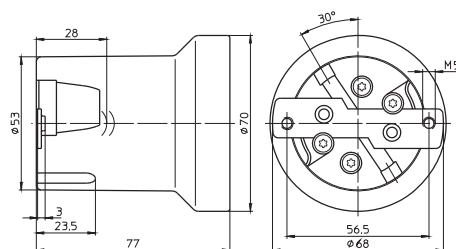

## E40 lampholders

Casing: porcelain, white, T270

Fixing bracket with slots for screws M5

Weight: 252.3/243 g, unit: 48 pcs.

Type: 12810/12811

**Ref. No.: 108374**

**Ref. No.: 108375** with lamp safety catch

## E40 lampholders

Casing: porcelain, white, T270

Fixing bracket with tapped fixing holes M5

With lamp safety catch

Weight: 252.8 g, unit: 48 pcs.

Type: 12812

**Ref. No.: 108373**

With steel thread

## E40 lampholders

Only for lamps with base E40/E45

Casing: porcelain, white, T270

Oblong holes for screws M5

Weight: 206 g, unit: 50 pcs.

Type: 12900/12901

**Ref. No.: 528252**

**Ref. No.: 528958** with lamp safety catch