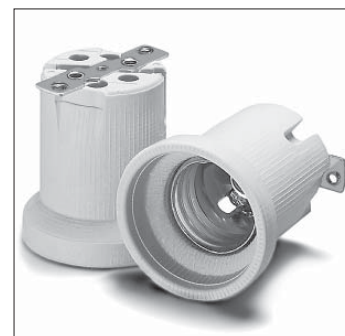

## E40 lampholders

Casing: porcelain, white, T270

Fixing bracket with slots for screws M5

Weight: 252.3/243 g, unit: 48 pcs.

Type: 12810/12811

**Ref. No.: 108374**

**Ref. No.: 108375** with lamp safety catch

With steel thread

**Ref. No.: 532604**

**Ref. No.: 532605** with lamp safety catch

## E40 lampholders

Casing: porcelain, white, T270

Fixing bracket with tapped fixing holes M5

With lamp safety catch

Weight: 252.8 g, unit: 48 pcs.

Type: 12812

**Ref. No.: 108373**

With steel thread

## E40 lampholders

Only for lamps with base E40/E45

Casing: porcelain, white, T270

Oblong holes for screws M5

Weight: 206 g, unit: 50 pcs.

Type: 12900/12901

**Ref. No.: 528252**

**Ref. No.: 528958** with lamp safety catch