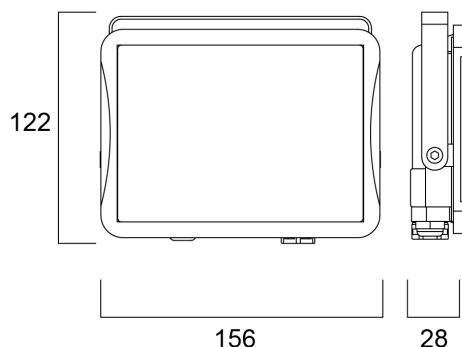

Start Flood IP65 5000LM 830 Black 0050164

Technische tekenings

Gegevenstabel

GENERAL DATA

Productnaam	Start Flood IP65 5000LM 830 Black
Technologie	LED
Lampvoet	N/A
Behuizing	Aluminium
Montage	Plafondopbouw, Wandopbouw
Algemene toepassing	Residentieel & Consument
Omgevingstemperatuur (°C)	-20°C...+40°C
ETIM klasse	EC001744
E-nummer FI	4579630
Garantie	3 jaar

OPTICAL DATA

Lumenstroom armatuur (lm)	5000
Efficiëntie armatuur lm/W	119
Kleurtemperatuur (K)	3000
Lichtkleur	Warmwit