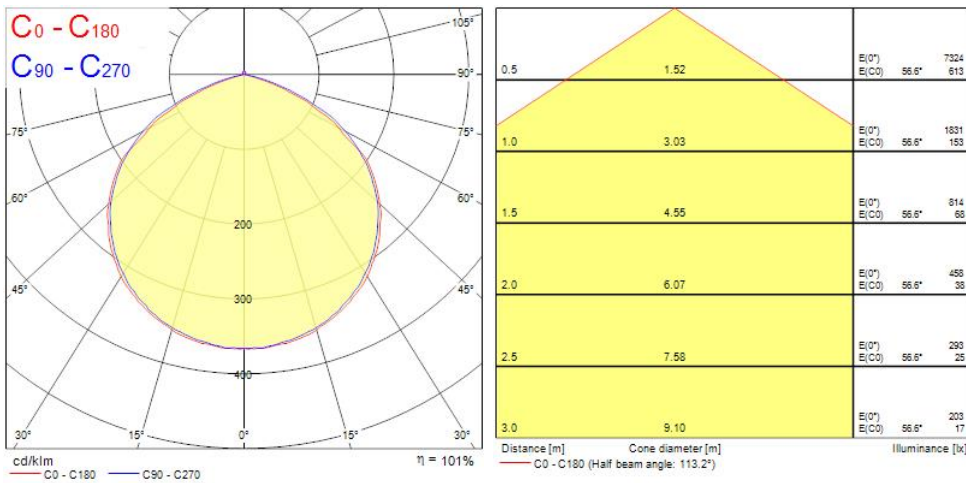

Start Flood IP65 5000LM 830 Black 0050164

Dimbaar	Neen
Kleur behuizing	Zwart
IP waarde	IP65
IK waarde	IK06
EAN code	5410288501642
Garantie	3 jaar
Dimming method	N/A

Fotometrische gegevens