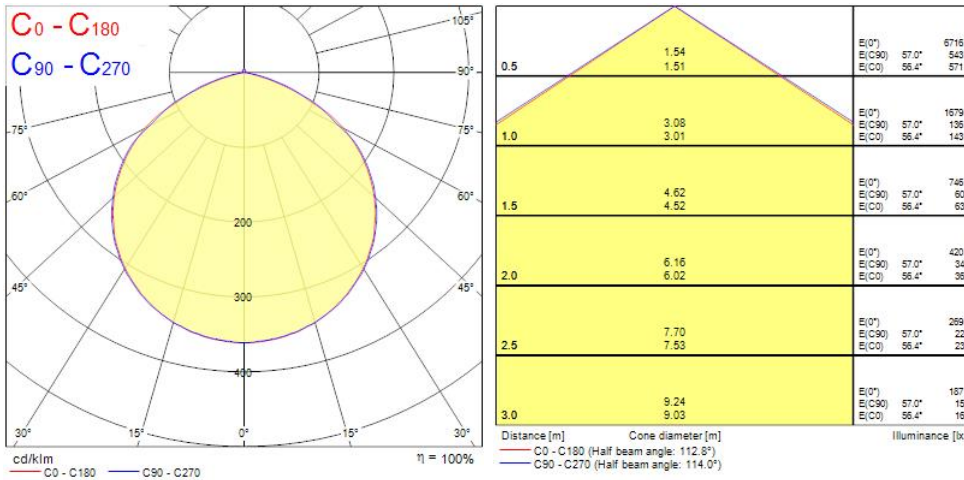

Start Flood Flat IP54 PIR 4650LM 830 Black 0050141

Kleur behuizing	Zwart
IP waarde	IP54
IK waarde	IK06
EAN code	5410288501413
Garantie	3 jaar

Fotometrische gegevens