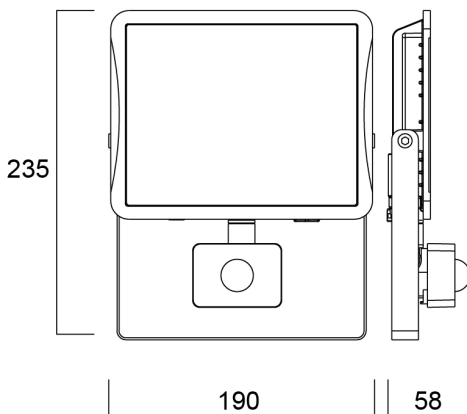

Technische tekenings