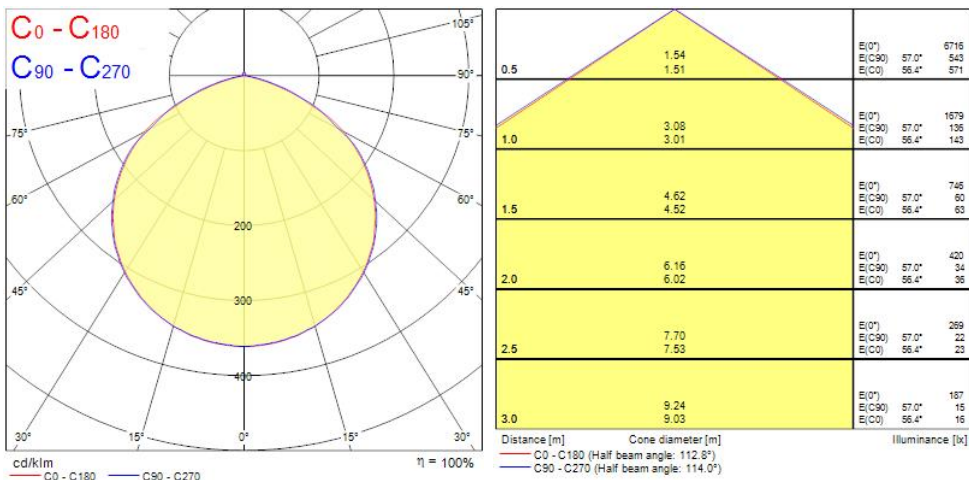

Start Flood Flat IP65 4650LM 830 Black 0050117

IP waarde	IP65
IK waarde	IK06
EAN code	5410288501178
Garantie	3 jaar

Fotometrische gegevens