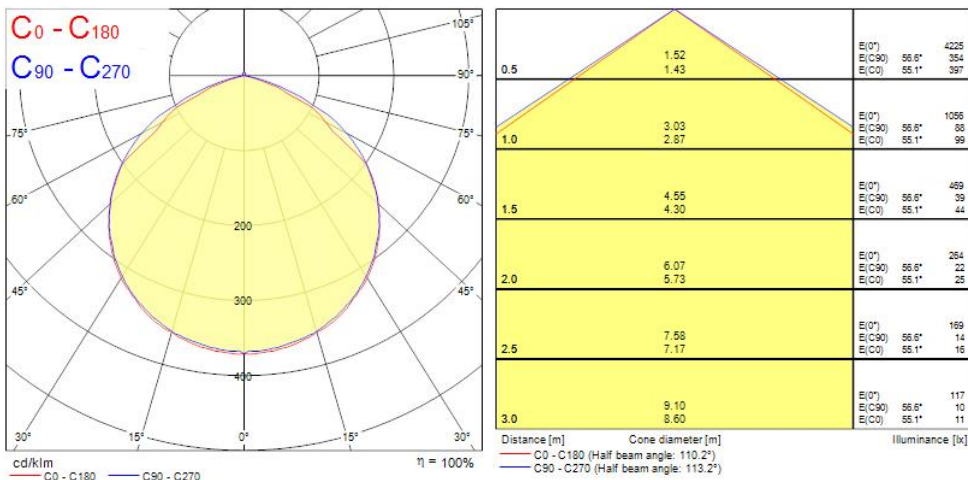

Start Flood Flat IP65 2850LM 830 Black 0050113

IP waarde	IP65
IK waarde	IK06
EAN code	5410288501130
Garantie	3 jaar

Fotometrische gegevens