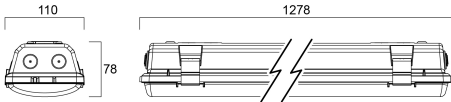

Technische tekenings

Gegevenstabel

GENERAL DATA

Productnaam	HYDROPROOF LED G3 1200mm Twin 4K DALI E3
Technologie	LED
Behuizing	Polyester
Montage	Plafondopbouw
Algemene toepassing	Logistiek & Industrie
Omgevingstemperatuur (°C)	0°C...+30°C
ETIM klasse	EC000109
Garantie	5 jaar

OPTICAL DATA

Lumenstroom armatuur (lm)	5550
Efficiëntie armatuur lm/W	145
Kleurtemperatuur (K)	4000
Lichtkleur	Neutraalwit
CRI (Ra)	80
Bundel breedte (#)	100
Photobiological Risk Group	RG1
Luminous flux (emergency) (lm)	270
Luminous flux (emergency) (lm)	270
Nood duur (u)	3