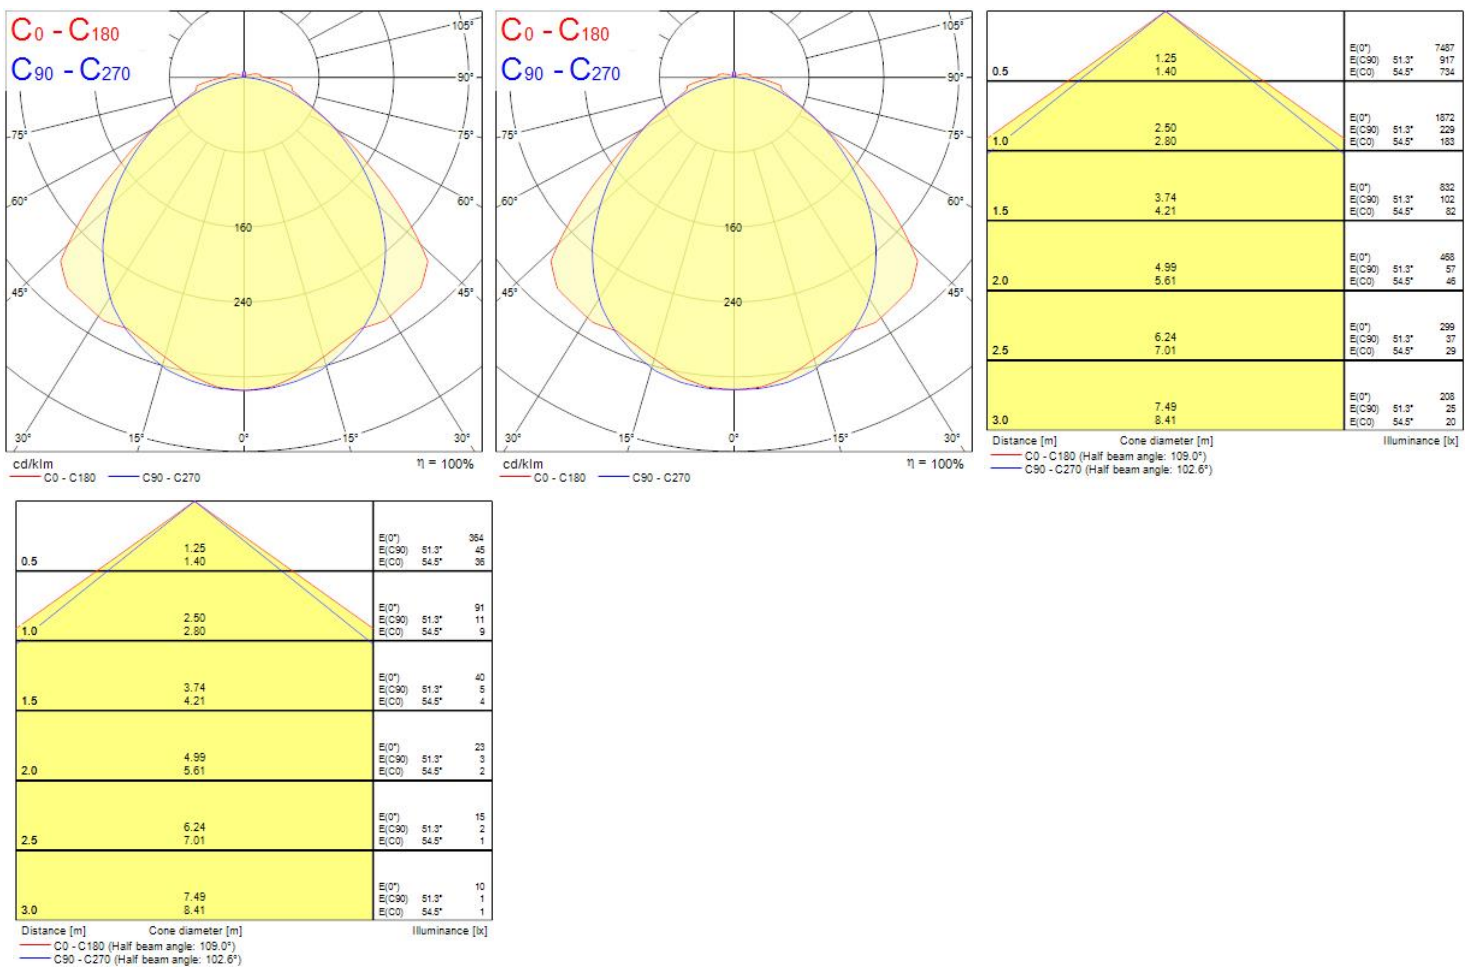

HYDROPROOF LED G3 1200mm Twin 4K DALI E3 0048789

Minimum dimniveau (%)	1
Kleur behuizing	Grey
IP waarde	IP65
IK waarde	IK02
EAN code	5410288487892
Garantie	5 jaar

Fotometrische gegevens