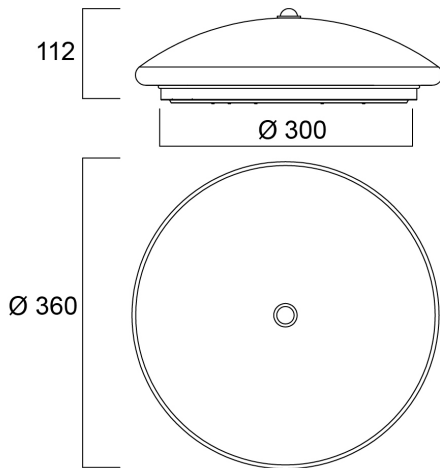

Productkenmerken

• Ceiling / wall luminaire with integrated LED. Perfect solution for hallways, circulation spaces or foyer. Even and uniform light distribution with a halo lighting effect on the wall surface. Body Size diameter 360mm. Besa mounting box compatible, hole distance 51mm. DualTone functionality enables switch between 3000K and 4000K colour temperatures. Power 24W, output 1800 lumens (4000K). Supplied with integrated PIR (infra-red) sensor for automatic on-off presence control. IK03, IP44. Low maintenance with lifespan 90,000 hours L70:B50.

Fotometrische gegevens

Distance [m]	Cone diameter [m]	E(0°)	E(C90)	E(C0)	Illuminance [lx]
0.5	1.68 1.67	1928	59.2°	59.1°	129 130
1.0	3.36 3.34	482	59.2°	59.1°	32 33
1.5	5.03 5.01	214	59.2°	59.1°	14 14
2.0	6.71 6.68	120	59.2°	59.1°	8 8
2.5	8.39 8.35	77	59.2°	59.1°	5 5
3.0	10.07 10.03	54	59.2°	59.1°	4 4

Distance [m] Cone diameter [m] Illuminance [lx]
 — C0 - C180 (Half beam angle: 118.2°)
 — C90 - C270 (Half beam angle: 118.4°)

Distance [m]	Cone diameter [m]	E(0°)	E(C90)	E(C0)	Illuminance [lx]
0.5	1.68 1.67	1816	59.3°	59.1°	121 123
1.0	3.37 3.34	454	59.3°	59.1°	30 31
1.5	5.05 5.01	202	59.3°	59.1°	13 14
2.0	6.74 6.68	114	59.3°	59.1°	8 8
2.5	8.42 8.35	73	59.3°	59.1°	5 5
3.0	10.11 10.03	50	59.3°	59.1°	3 3

Distance [m] Cone diameter [m] Illuminance [lx]
 — C0 - C180 (Half beam angle: 118.2°)
 — C90 - C270 (Half beam angle: 118.6°)

Technische tekenings

Gegevenstabel

GENERAL DATA

Productnaam	START Surface IP44 PIR 1800lm 830/840 DualTone
Technologie	LED
Lampvoet	N/A
Behuizing	Staal
Montage	Plafondopbouw
Algemene toepassing	Horeca
Omgevingstemperatuur (°C)	-20°C...+40°C
Werkings temperatuur (°)	25
ETIM klasse	EC002892
E-nummer FI	4170573
Garantie	3 jaar