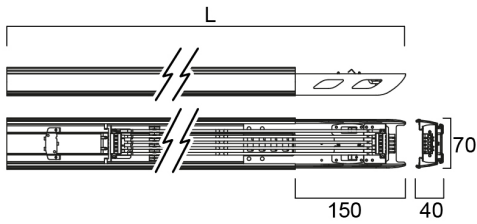

L 600 900 1202 1500 2403 3000 3605 4500

Gegevenstabel