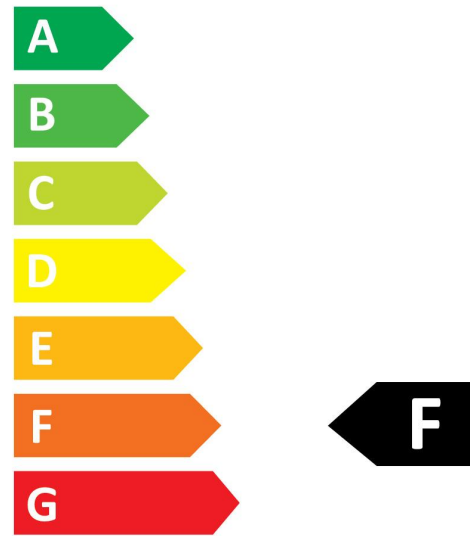

Productkenmerken

- Premium performance professional LED MR16 range with the same look and feel of traditional halogen MR16 lamp Recreates backlight effect similar to halogen dichroic lamps. Full glass design - means no colours clashing between lamp and fixture Very long lifetime of up to 25,000 hours Switching cycles: >100,000 Colour rendering: CRI80 Lamp voltage: 12V AC/DC Dimmable on approved dimmers Works with magnetic and compatible electronic transformers Warranty: 5 Years

ELECTRICAL DATA

Wattage (W)	7.5
Equivalent vermogen	50
Spanning (V)	12
Voorschakelapparaat vereist	No
Aantal schakelingen voor vroegtijdige uitval	>50000
Transformator vereist	Ja
Dimbaar	Yes
Inschakelstroom (A)	10
Duur inschakelstroom (µs)	500
Lamp energielabel (klasse)	F

SYLVANIA

RefLED Superia Retro MR16 V2 621LM DIM 830 36 SL
0029223

Energielabel

0029223

8
kWh/1000h

2019/2015

0029223

8
kWh/1000h