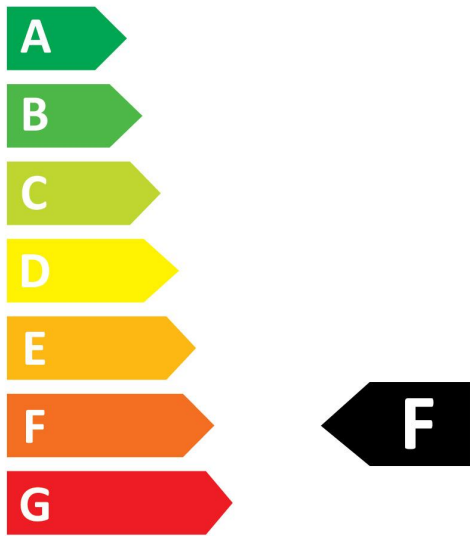

0029222

8
kWh/1000h

2019/2015