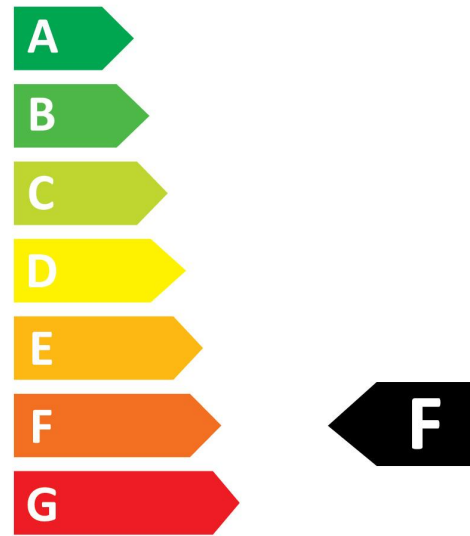

Productkenmerken

- Premium performance professional LED MR16 range with the same look and feel of traditional halogen MR16 lamp Recreates backlight effect similar to halogen dichroic lamps. Full glass design - means no colours clashing between lamp and fixture Very long lifetime of up to 25,000 hours Switching cycles: >100,000 Colour rendering: CRI80 Lamp voltage: 12V AC/DC Dimmable on approved dimmers Works with magnetic and compatible electronic transformers Warranty: 5 Years

ELECTRICAL DATA

Wattage (W)	7.5
Equivalent vermogen	50
Spanning (V)	12
Voorschakelapparaat vereist	No
Aantal schakelingen voor vroegtijdige uitval	>50000
Transformator vereist	Ja
Dimbaar	Yes
Inschakelstroom (A)	10
Duur inschakelstroom (µs)	500
Lamp energielabel (klasse)	F

SYLVANIA

RefLED Superia Retro MR16 V2 621LM DIM 827 36 SL
0029222

Energielabel

0029222

8
kWh/1000h

2019/2015

0029222

8
kWh/1000h