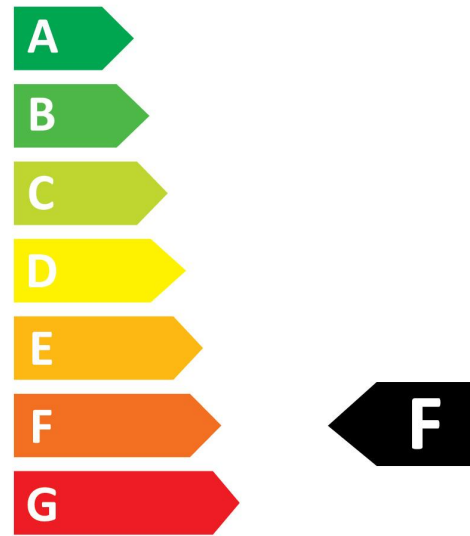

Productkenmerken

- Premium performance professional LED MR16 range with the same look and feel of traditional halogen MR16 lamp Recreates backlight effect similar to halogen dichroic lamps. Full glass design - means no colours clashing between lamp and fixture Very long lifetime of up to 25,000 hours Switching cycles: >100,000 Colour rendering: CRI80 Lamp voltage: 12V AC/DC Dimmable on approved dimmers Works with magnetic and compatible electronic transformers Warranty: 5 Years

ELECTRICAL DATA

Wattage (W)	5.8
Equivalent vermogen	40
Spanning (V)	12
Voorschakelapparaat vereist	No
Aantal schakelingen voor vroegtijdige uitval	>50000
Transformator vereist	Ja
Dimbaar	Yes
Inschakelstroom (A)	7.5
Duur inschakelstroom (µs)	500
Lamp energielabel (klasse)	F

SYLVANIA

RefLED Superia Retro MR16 V2 460LM DIM 827 36 SL
0029218

Energielabel

0029218

6
kWh/1000h

2019/2015

0029218

6
kWh/1000h