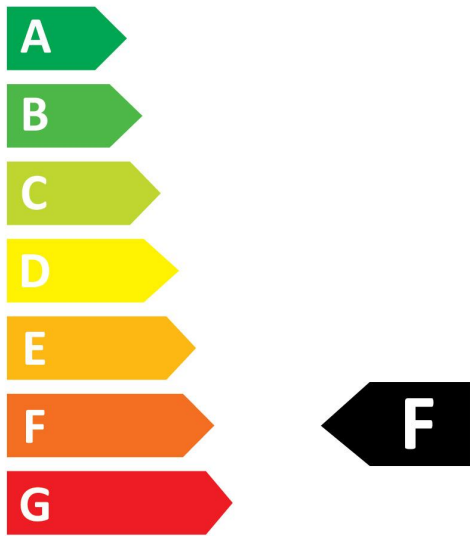

0029218

6
kWh/1000h

2019/2015