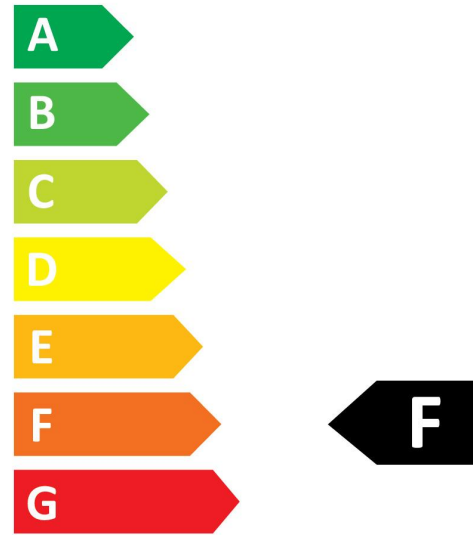

Productkenmerken

- Premium performance professional LED GU10 range with the same look and feel of traditional halogen GU10 lamp Recreates backlight effect similar to halogen dichroic lamps Full glass design - means no colours clashing between lamp and fixture Very long lifetime of up to 25,000 hours COOLFIT functionality – ensures overheat and over temperature protection High switching cycles: >100,000 High colour rendering: CRI90 Dimmable with approved dimmers Warranty: 5 Years

SYLVANIA

RefLED Superia Retro ES50 V3 405LM DIM 930 36 SL
0029138

Safety message

Dimbaar met goedgekeurde dimmers

Energielabel

5
kWh/1000h

5
kWh/1000h

Light your world