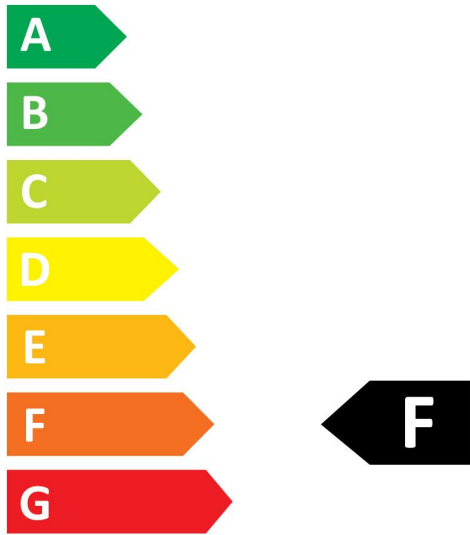

Productkenmerken

- Premium performance professional LED GU10 range with the same look and feel of traditional halogen GU10 lamp Recreates backlight effect similar to halogen dichroic lamps Full glass design - means no colours clashing between lamp and fixture Very long lifetime of up to 25,000 hours COOLFIT functionality – ensures overheat and over temperature protection High switching cycles: >100,000 High colour rendering: CRI90 Dimmable with approved dimmers Warranty: 5 Years

SYLVANIA

RefLED Superia Retro ES50 V3 405LM DIM 930 36 SL
0029138

Safety message

Dimbaar met goedgekeurde dimmers

Energielabel

5
kWh/1000h

5
kWh/1000h

Light your world