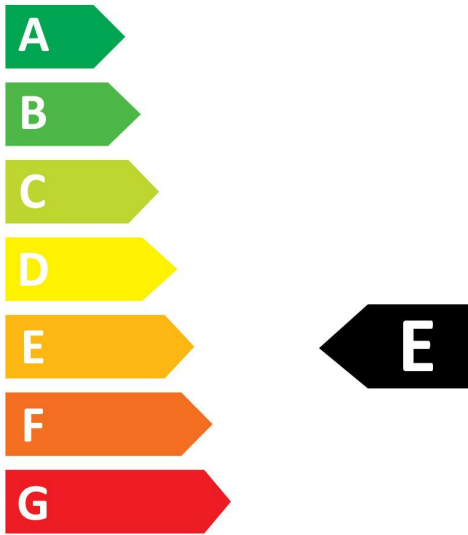

5
kWh/1000h

2019/2015