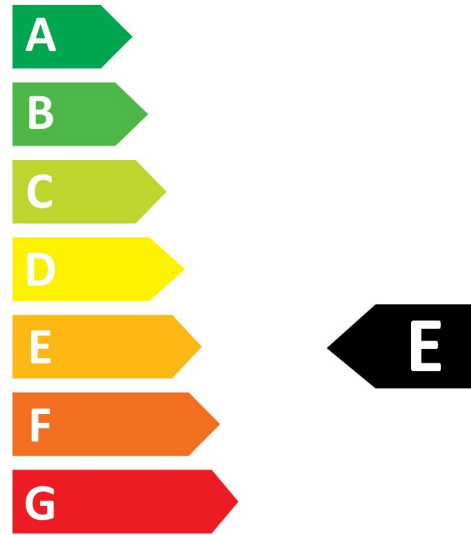

Productkenmerken

- Premium performance professional LED GU10 range with the same look and feel of traditional halogen GU10 lamp Recreates backlight effect similar to halogen dichroic lamps Full glass design - means no colours clashing between lamp and fixture Very long lifetime of up to 25,000 hours COOLFIT functionality – ensures overheat and over temperature protection High switching cycles: >100,000 High colour rendering: CRI80 Dimmable with approved dimmers Warranty: 5 Years

Dimbaar met goedgekeurde dimmers

Energielabel

0029134

5
kWh/1000h

2019/2015

0029134

5
kWh/1000h

2019/2015