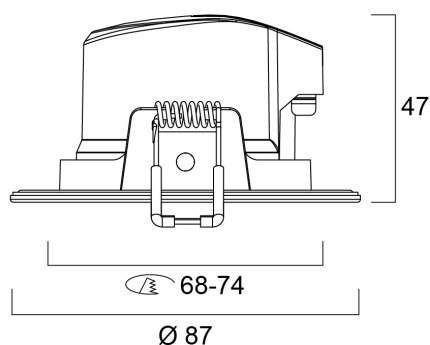

Technische tekenings

Gegevenstabel

GENERAL DATA

Productnaam	YOURHOME SPOT 420LM 830 IP44 WHITE
Technologie	LED
Behuizing	PC Polycarbonaat
Montage	Plafondinbouw
Omgeving	Binnen
Algemene toepassing	Residentieel & Consument
Omgevingstemperatuur (°C)	-10°C...+40°C
Werkingsstemperatuur (°)	25
ETIM klasse	EC001744
Garantie	3 jaar

OPTICAL DATA

Lumenstroom armatuur (lm)	420
Efficiëntie armatuur lm/W	84
Kleurtemperatuur (K)	3000
Kleurcode	830