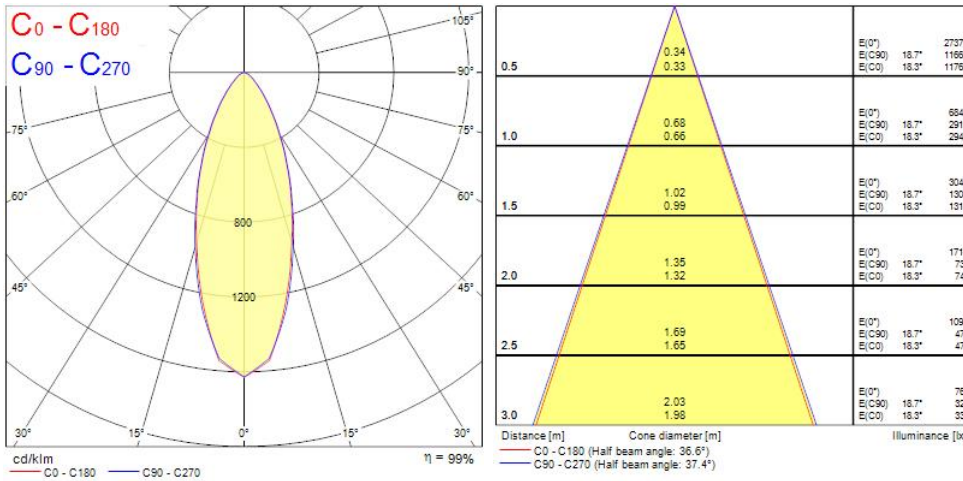

YOURHOME SPOT 420LM 830 IP44 WHITE 0005270

Flickerratio (%)	Medium (21% - 40%)
Kleur behuizing	Wit
IP waarde	IP44/20
IK waarde	IK03
EAN code	5410288052700
Garantie	3 jaar
Dimming method	N/A
Kleurcode	830

Fotometrische gegevens