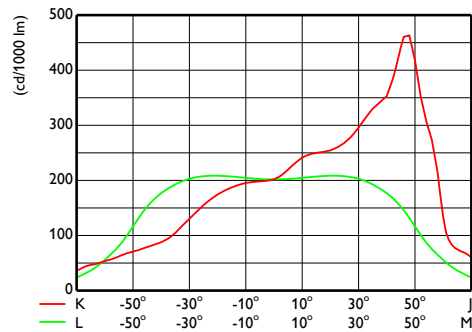

## Fotometrische gegevens

OFCS1\_BVP140T251xLED420-4S740OFA52

OFPC1\_BVP140T251xLED420-4S740OFA52

OFPC1\_BVP140T251xLED420-4S740OFA52

OFCS1\_BVP140T251xLED420-4S740OFA52

## Coreline Tempo X-Large