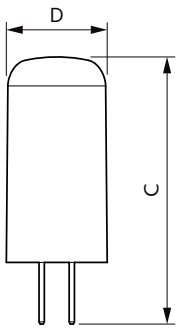

## Maatschets

Capsule G4 1.9W-20W 200lm 2700K Non-Dim

Product	D	C
CorePro LEDcapsuleLV 1.8-20W G4 827	13 mm	35 mm