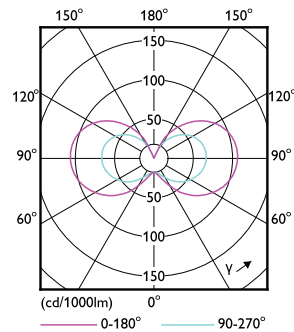

LEDcapsule LV 1W G4