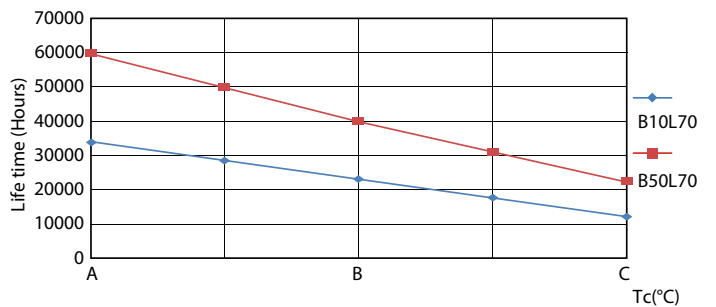

Life Expectancy Diagram - MC LEDtube IA 1200mm UO 16W840 T8