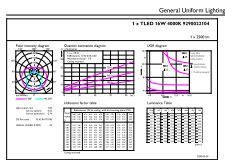

General uniform lighting - MC LEDtube IA 1200mm UO 16W840 T8