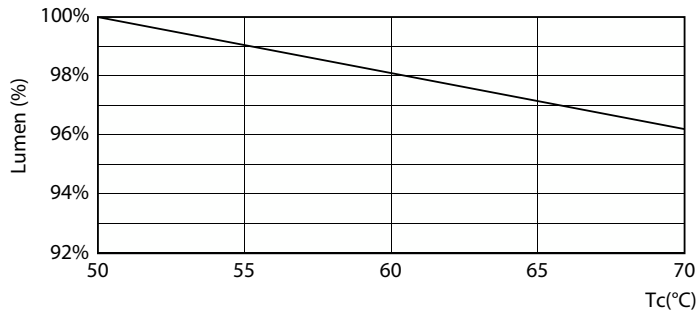

MasterConnect LEDtube EM/Mains T8

Levensduur

Lumen Maintenance Diagram - MC LEDtube IA 1200mm UO 16W840 T8

Lumen Maintenance Diagram - MC LEDtube IA 1200mm UO 16W840 T8