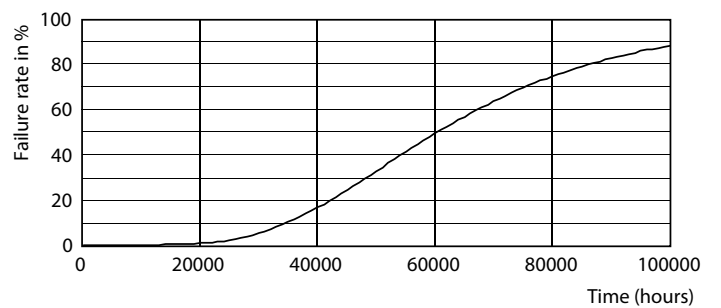

LEDtube MAS SLR 8W 60K FailureRate-LED

LEDtube_60K