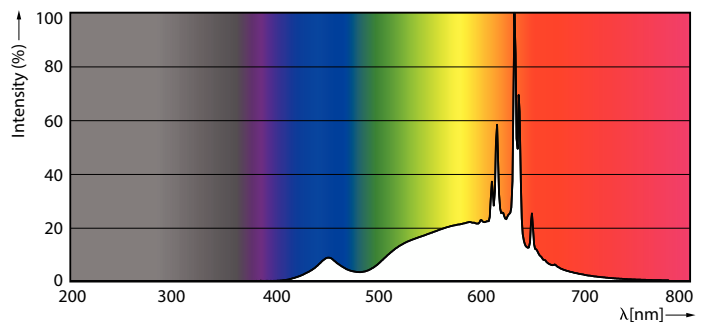

Spectral Power Distribution Colour - CorePro LEDspot 4-50W GU10 827 36D DIM