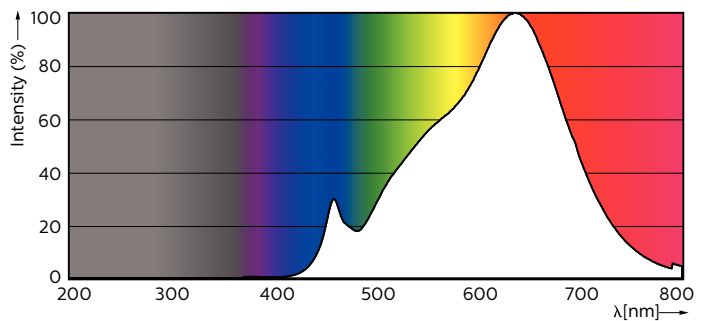

MASTER LEDspot ExpertColor MV 35W GU10 927 36D