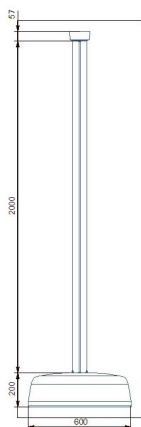

Technische tekenings