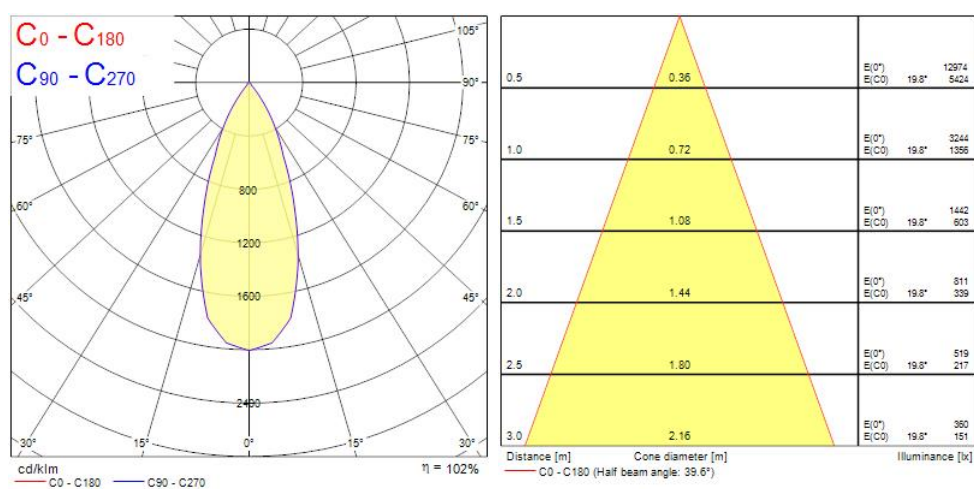

Inverto Surface NW Eb Black 3081073

Dimbaar	Neen
Kleur behuizing	RAL 9005 - Jet black
IP waarde	IP65
IK waarde	IK07
EAN code	8711971810735
Garantie	5 jaar

Fotometrische gegevens