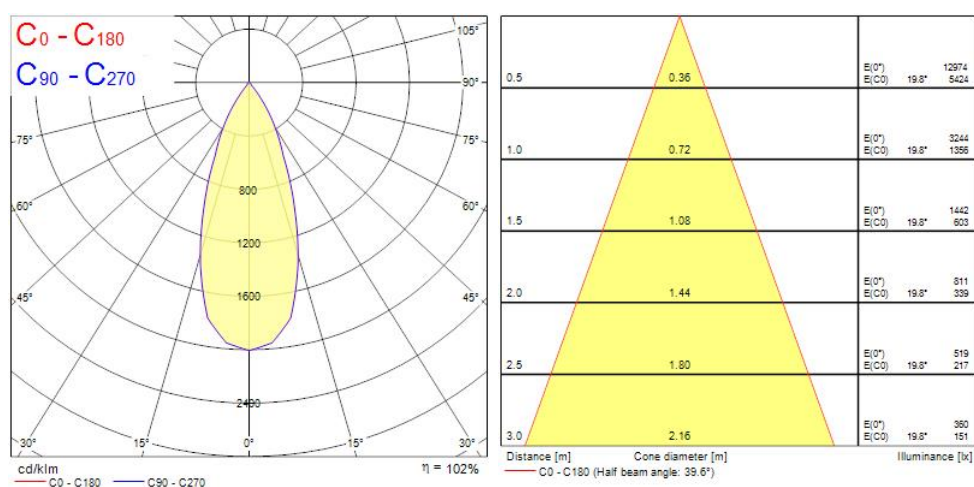

Inverto Direct NW Eb White 3081026

Dimbaar	Neen
Kleur behuizing	RAL 9016 - Traffic white / Bezel
IP waarde	IP65
IK waarde	IK07
EAN code	8711971810261
Garantie	5 jaar

Fotometrische gegevens