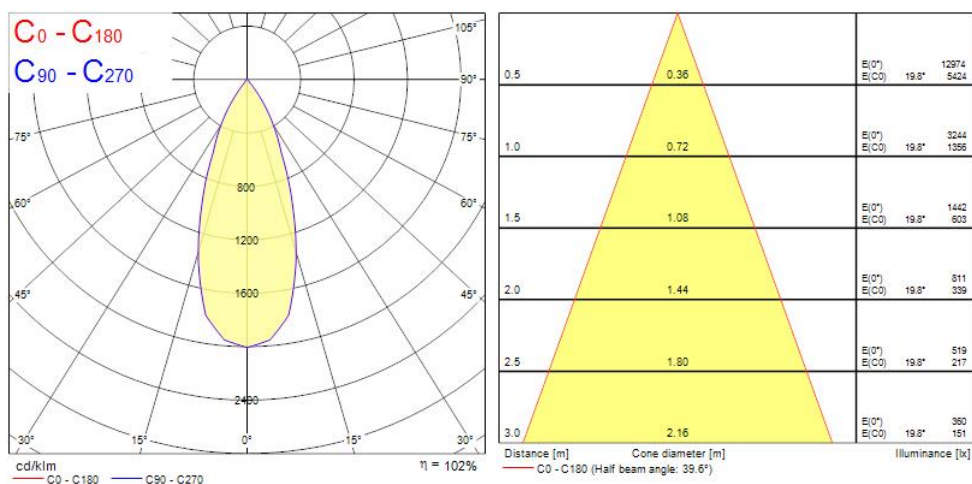

Inverto Direct NW Eb Black 3081025

Kleur behuizing	RAL 9005 - Jet black
IP waarde	IP65
IK waarde	IK07
EAN code	8711971810254
Garantie	5 jaar

Fotometrische gegevens