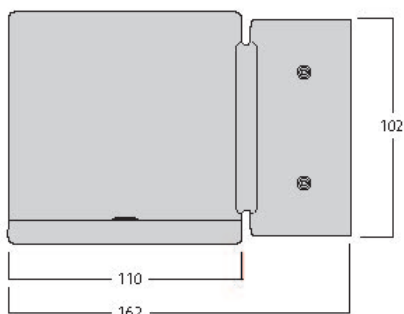

Technische tekenings