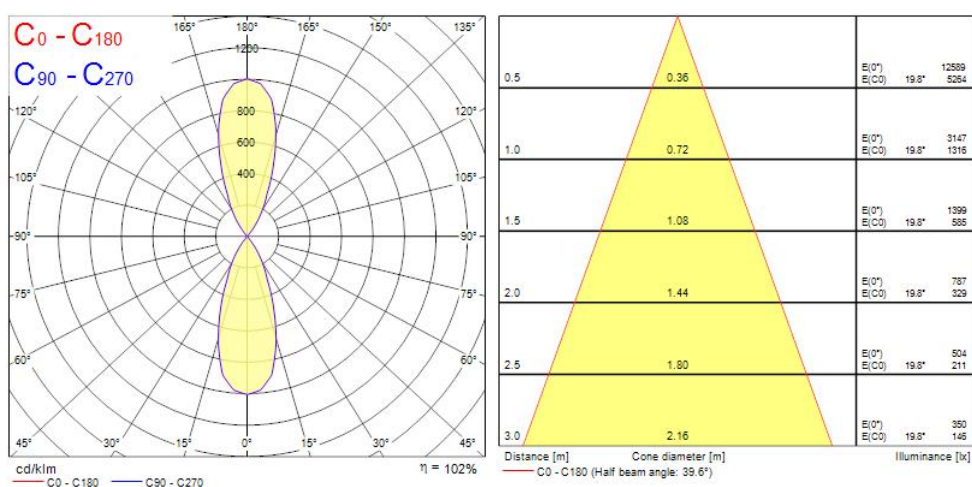

Inverto Dir/Ind WW 1-10V Silver 3080103

Minimum dimniveau (%)	5
Kleur behuizing	RAL 9022 - Pearl light grey
IP waarde	IP65
IK waarde	IK07
EAN code	8711971801030
Garantie	5 jaar

Fotometrische gegevens