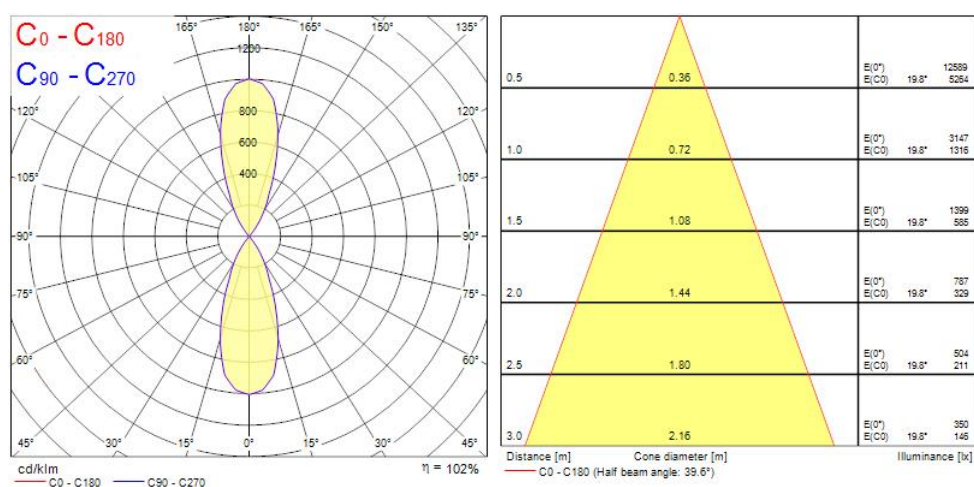

Inverto Dir/Ind WW 1-10V White 3080102

Minimum dimniveau (%)	5
Kleur behuizing	RAL 9016 - Traffic white / Bezel
IP waarde	IP65
IK waarde	IK07
EAN code	8711971801023
Garantie	5 jaar

Fotometrische gegevens