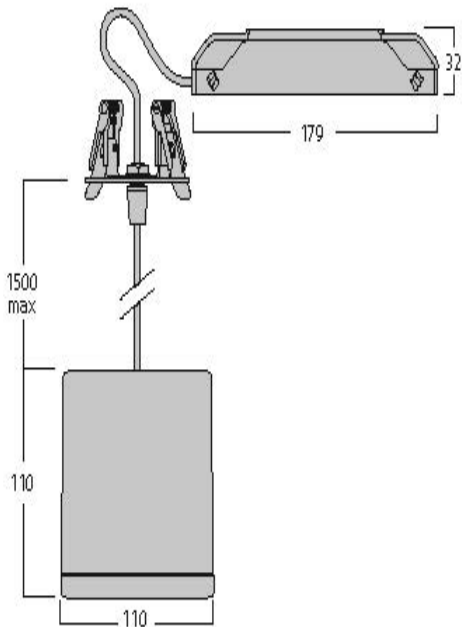

Technische tekenings

Gegevenstabel

GENERAL DATA

Productnaam	Inverto Pend Rmt NW Eb Silver
Technologie	LED
Behuizing	Aluminium
Montage	Pendel opbouw
Omgeving	Binnen
Algemene toepassing	Horeca
Omgevingstemperatuur (°C)	-25°C...+25°C
Werkings temperatuur (°)	25
ETIM klasse	EC001743
Garantie	5 jaar