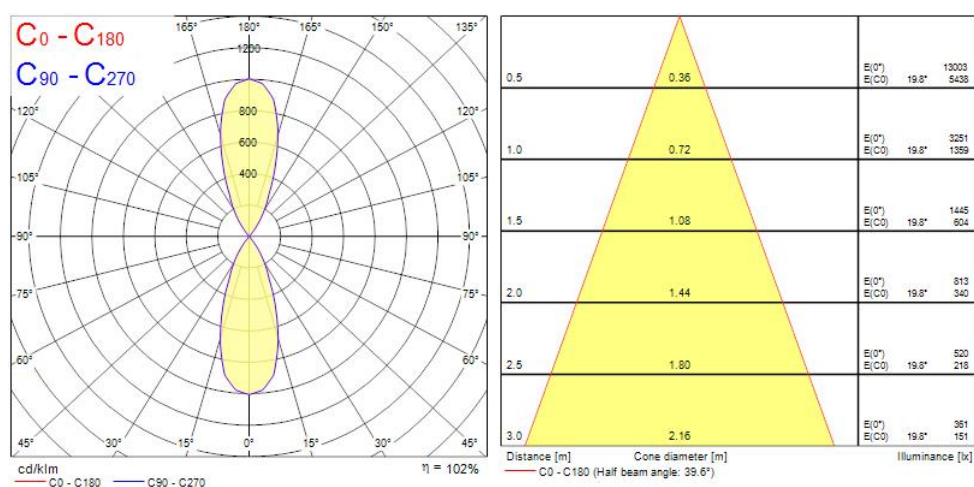

Inverto Dir/Ind NW 1-10V White 3080042

Minimum dimniveau (%)	5
Kleur behuizing	RAL 9016 - Traffic white / Bezel
IP waarde	IP65
IK waarde	IK07
EAN code	8711971800422
Garantie	5 jaar

Fotometrische gegevens