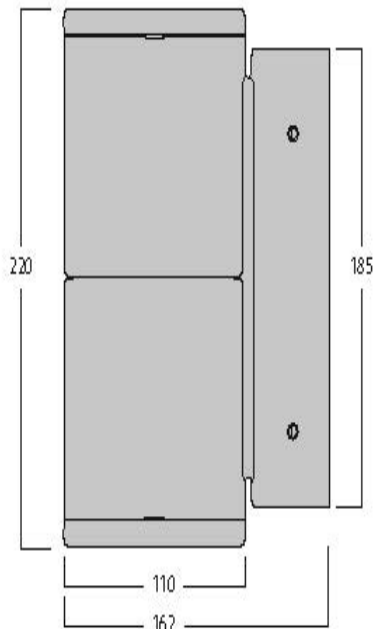

Technische tekenings

Gegevenstabel

GENERAL DATA

Productnaam	Inverto Dir/Ind NW Eb Black
Technologie	LED
Behuizing	Aluminium
Montage	Wandopbouw
Omgeving	Binnen/buitentoepassingen
Algemene toepassing	Horeca
Omgevingstemperatuur (°C)	-25°C...+25°C
Werkingsstemperatuur (°)	25
ETIM klasse	EC002892
E-nummer SE	7702875
Garantie	5 jaar