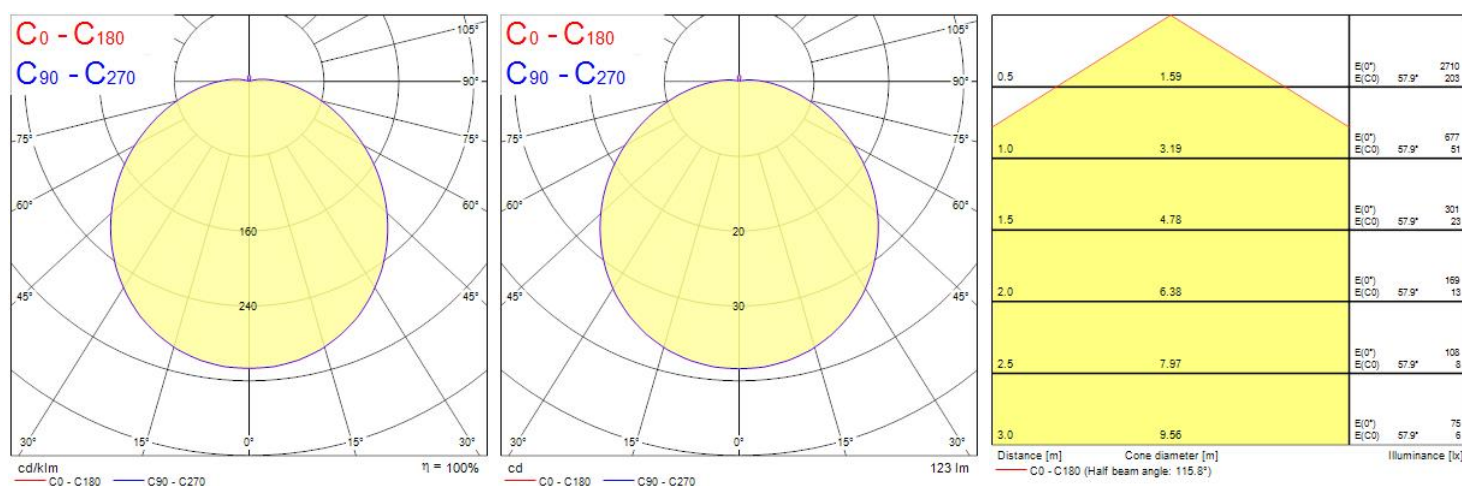

GIOTTO 335 4000K RECESSED DALI EMERGENCY 3034822

Elektrische beschermingsklasse	Klasse I
Type ballast	LED constante stroom driver
Montage ballast	Geïntegreerd
Dimbaar	Yes
Minimum dimniveau (%)	1
Flikkerratio (%)	Ultra laag (5% of minder)
Kleur behuizing	Wit
IP waarde	IP44
IK waarde	IK10
EAN code	8711971348221
Garantie	5 jaar
Kleurcode	840

Fotometrische gegevens