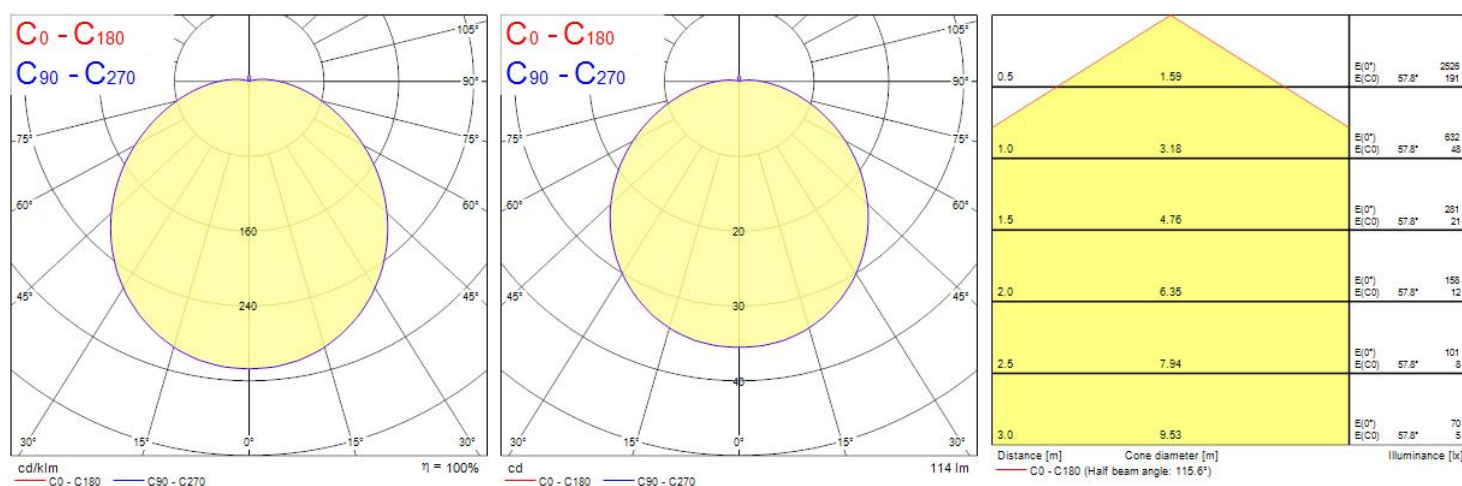

GIOTTO 335 3000K SURFACE 1-10V EMERGENCY 3034821

Totaal energieverbruik (W)	24
Elektrische beschermingsklasse	Klasse I
Type ballast	LED constante stroom driver
Montage ballast	Geïntegreerd
Dimbaar	Yes
Flikkerratio (%)	Ultra laag (5% of minder)
Kleur behuizing	Wit
IP waarde	IP44
IK waarde	IK10
EAN code	8711971348214
Garantie	5 jaar
Kleurcode	830

Fotometrische gegevens