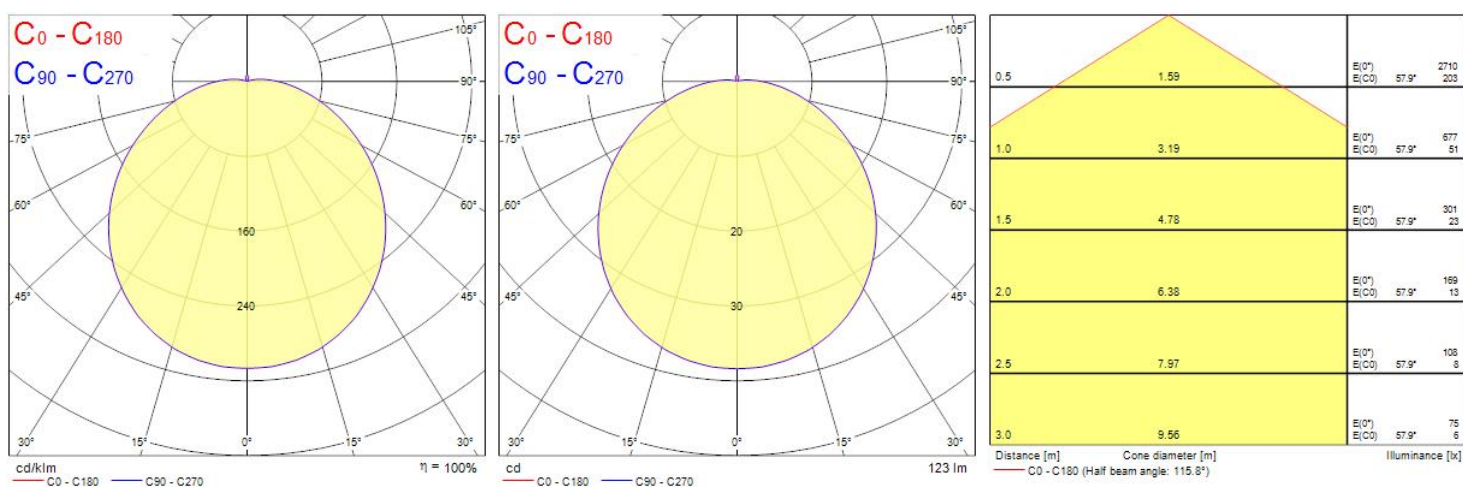

GIOTTO 335 4000K RECESSED 1-10V EMERGENCY 3034818

Luminous flux (emergency) (lm)	124
Totaal energieverbruik (W)	24
Elektrische beschermingsklasse	Klasse I
Type ballast	LED constante stroom driver
Montage ballast	Geïntegreerd
Dimbaar	Yes
Flikkerratio (%)	Ultra laag (5% of minder)
Kleur behuizing	Wit
IP waarde	IP44
IK waarde	IK10
EAN code	8711971348184
Garantie	5 jaar
Kleurcode	840

Fotometrische gegevens