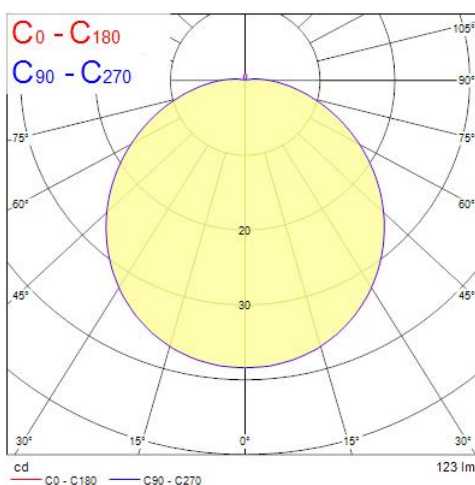

Productkenmerken

- Ambient and decorative round, surface mounted LED bulkhead luminaire. White robust polycarbonate body with opal diffuser, 2209 lm, 24W, 92lm/W, 4000K, CRI 80, non-dimmable, integral 3 hour maintained emergency, 50,000 hours lumen maintenance. Drive current: 700mA, IP44, IK10, Class I, 220-240V.

Fotometrische gegevens

Distance [m]	Cone diameter [m]	E(0°) E(C0)	E(0°) E(C0)	Illuminance [lx]
0.5	1.59	E(0°) E(C0)	57.9°	2710 203
1.0	3.19	E(0°) E(C0)	57.9°	677 51
1.5	4.78	E(0°) E(C0)	57.9°	301 23
2.0	6.38	E(0°) E(C0)	57.9°	189 13
2.5	7.97	E(0°) E(C0)	57.9°	108 8
3.0	9.56	E(0°) E(C0)	57.9°	75 6