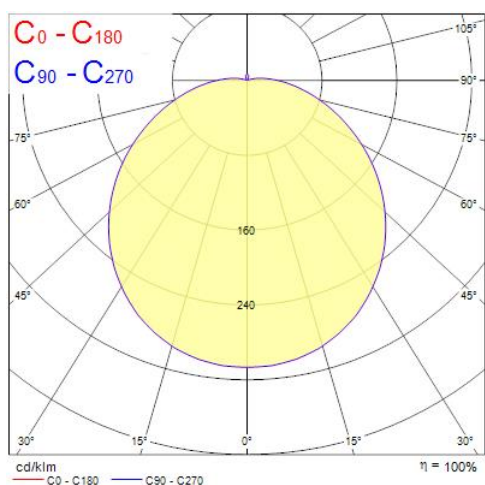

Productkenmerken

- Ambient and decorative round, surface mounted LED bulkhead luminaire. White robust polycarbonate body with opal diffuser, 2209 lm, 24W, 92lm/W, 4000K, CRI 80, non-dimmable, integral 3 hour maintained emergency, 50,000 hours lumen maintenance. Drive current: 700mA, IP44, IK10, Class I, 220-240V.

Fotometrische gegevens

Distance [m]	Cone diameter [m]	E(0°) E(C0)	E(0°) E(C0)	Illuminance [lx]
0.5	1.59	E(0°) E(C0)	57.9°	2710 203
1.0	3.19	E(0°) E(C0)	57.9°	677 51
1.5	4.78	E(0°) E(C0)	57.9°	301 23
2.0	6.38	E(0°) E(C0)	57.9°	189 13
2.5	7.97	E(0°) E(C0)	57.9°	108 8
3.0	9.56	E(0°) E(C0)	57.9°	75 6