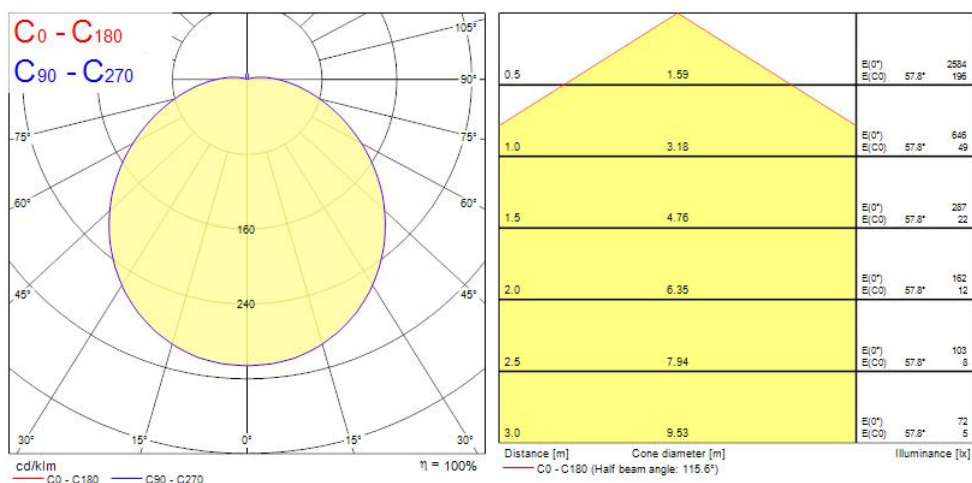

GIOTTO 335 3000K RECESSED 1-10V MW SENSOR 3034811

Photobiological Risk Group	RG0
Totaal energieverbruik (W)	23
Elektrische beschermingsklasse	Klasse I
Type ballast	LED constante stroom driver
Montage ballast	Geïntegreerd
Dimbaar	Yes
Flikkerratio (%)	Ultra laag (5% of minder)
Kleur behuizing	Wit
IP waarde	IP44
IK waarde	IK10
EAN code	8711971348115
Garantie	5 jaar
Kleurcode	830

Fotometrische gegevens