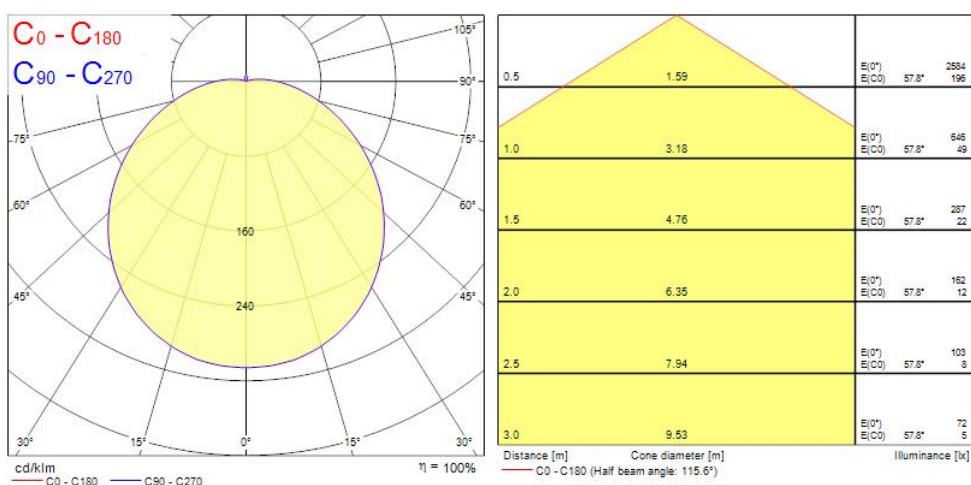

GIOTTO 335 3000K SURFACE DALI 3034805

Totaal energieverbruik (W)	23
Elektrische beschermingsklasse	Klasse I
Type ballast	LED constante stroom driver
Montage ballast	Geïntegreerd
Dimbaar	Yes
Minimum dimniveau (%)	1
Flickerratio (%)	Ultra laag (5% of minder)
Kleur behuizing	Wit
IP waarde	IP44
IK waarde	IK10
EAN code	8711971348054
Garantie	5 jaar
Kleurcode	830

Fotometrische gegevens