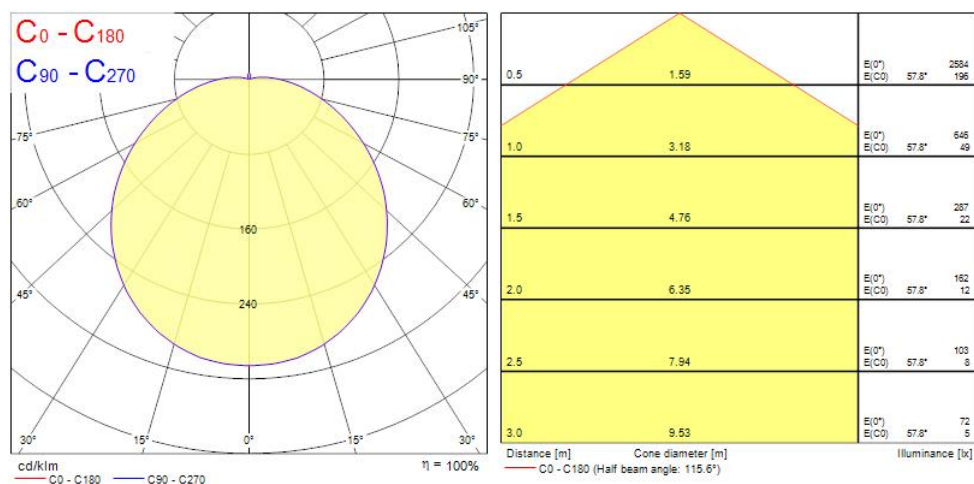

GIOTTO 335 3000K RECESSED 1-10V 3034799

Totaal energieverbruik (W)	23
Elektrische beschermingsklasse	Klasse I
Type ballast	LED constante stroom driver
Montage ballast	Geïntegreerd
Dimbaar	Yes
Flickerratio (%)	Ultra laag (5% of minder)
Kleur behuizing	Wit
IP waarde	IP44
IK waarde	IK10
EAN code	8711971347996
Garantie	5 jaar
Kleurcode	830

Fotometrische gegevens