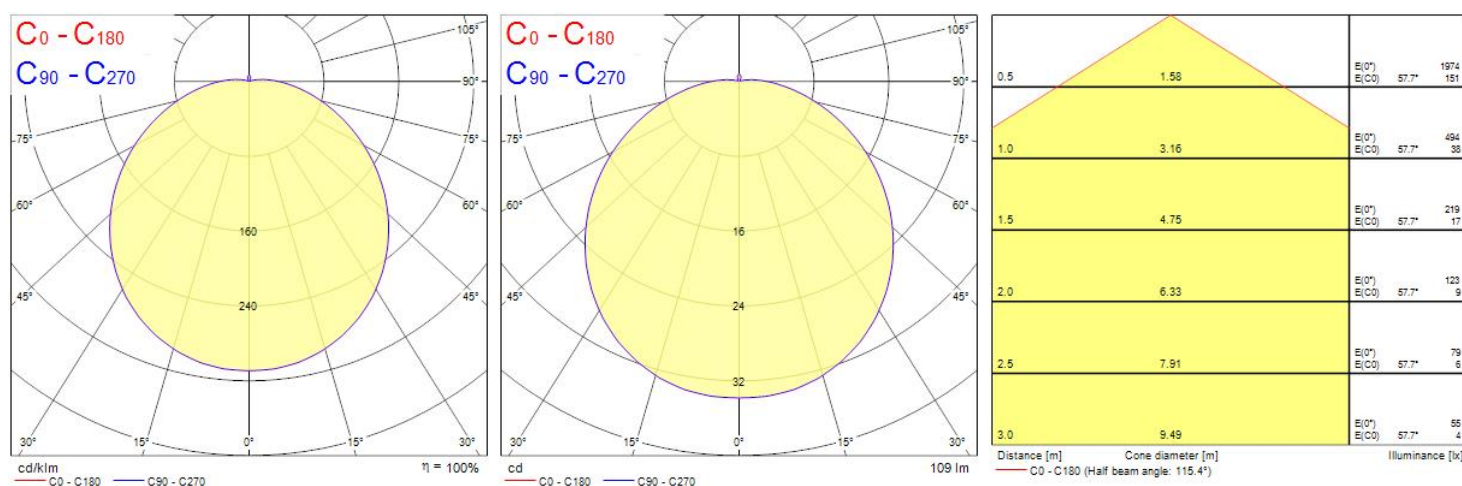

GIOTTO 305 4000K SURFACE 1-10V EMERGENCY 3034788

Totaal energieverbruik (W)	20
Elektrische beschermingsklasse	Klasse I
Type ballast	LED constante stroom driver
Montage ballast	Geïntegreerd
Dimbaar	Yes
Flikkerratio (%)	Ultra laag (5% of minder)
Kleur behuizing	Wit
IP waarde	IP44
IK waarde	IK10
EAN code	8711971347880
Garantie	5 jaar
Kleurcode	840

Fotometrische gegevens