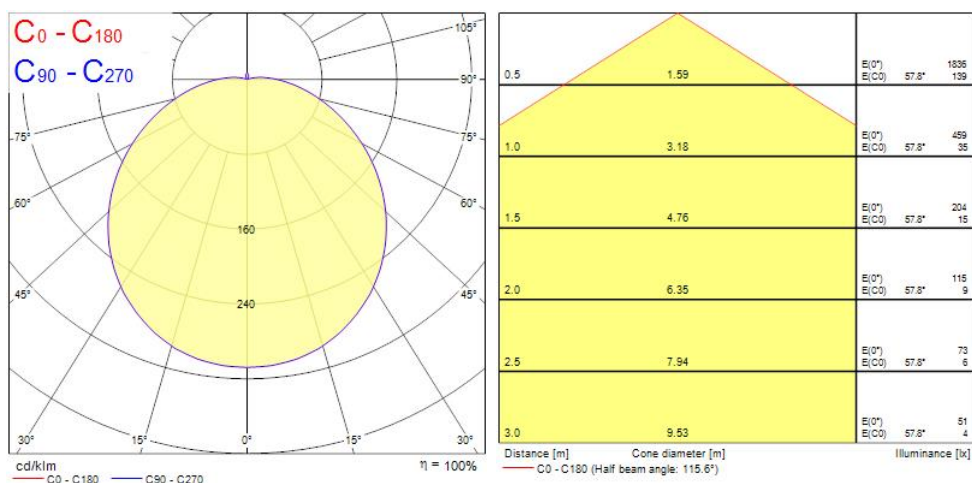

GIOTTO 305 3000K RECESSED 1-10V MW SENSOR 3034779

Photobiological Risk Group	RG0
Totaal energieverbruik (W)	19
Elektrische beschermingsklasse	Klasse I
Type ballast	LED constante stroom driver
Montage ballast	Geïntegreerd
Dimbaar	Yes
Flickerratio (%)	Ultra laag (5% of minder)
Kleur behuizing	Wit
IP waarde	IP44
IK waarde	IK10
EAN code	8711971347798
Garantie	5 jaar
Kleurcode	830

Fotometrische gegevens