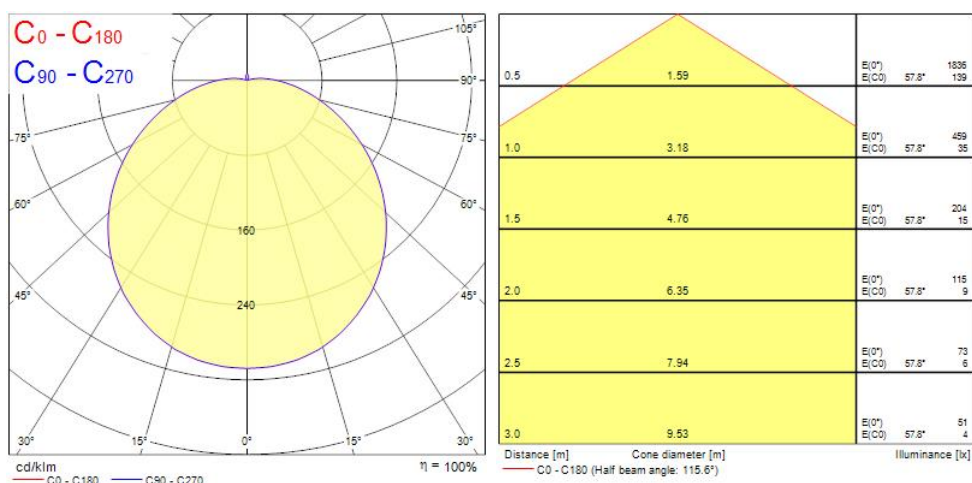

GIOTTO 305 3000K RECESSED MW SENSOR 3034775

Type ballast	LED constante stroom driver
Montage ballast	Geïntegreerd
Dimbaar	Neen
Flikkerratio (%)	Ultra laag (5% of minder)
Kleur behuizing	Wit
IP waarde	IP44
IK waarde	IK10
EAN code	8711971347750
Garantie	5 jaar
Kleurcode	830

Fotometrische gegevens