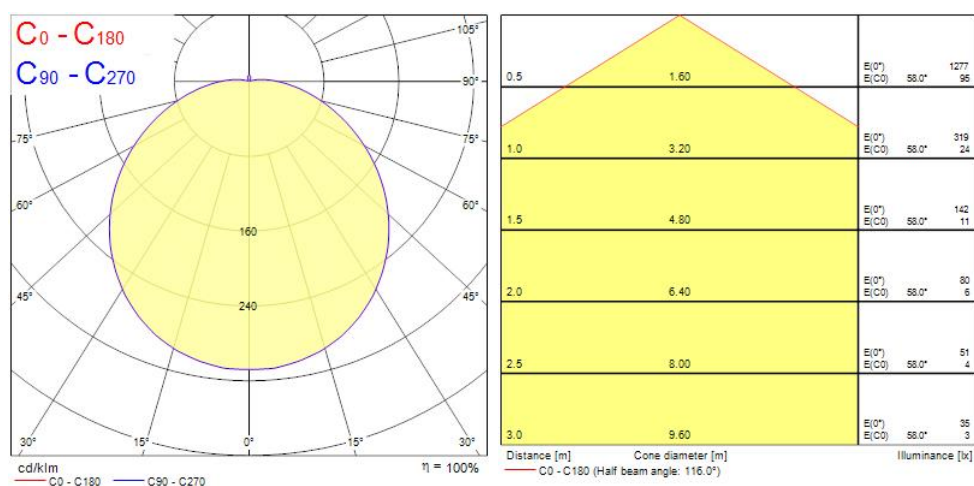

GIOTTO 235 3000K RECESSED DALI 3034759

Elektrische beschermingsklasse	Klasse I
Type ballast	LED constante stroom driver
Montage ballast	Geïntegreerd
Dimbaar	Yes
Minimum dimniveau (%)	1
Flikkerratio (%)	Ultra laag (5% of minder)
Kleur behuizing	Wit
IP waarde	IP44
IK waarde	IK10
EAN code	8711971347590
Garantie	5 jaar
Kleurcode	830

Fotometrische gegevens