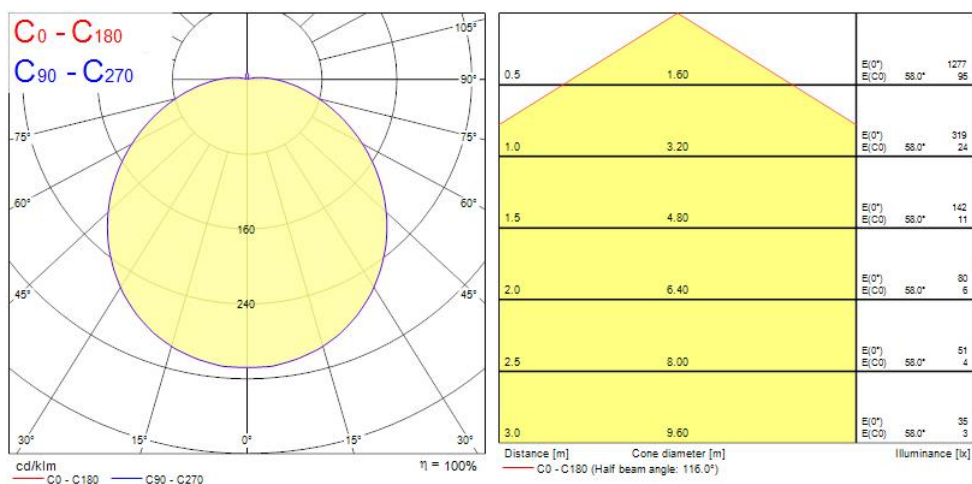

GIOTTO 235 3000K RECESSED 3034751

Totaal energieverbruik (W)	12
Elektrische beschermingsklasse	Klasse I
Type ballast	LED constante stroom driver
Montage ballast	Geïntegreerd
Dimbaar	Neen
Flickerratio (%)	Ultra laag (5% of minder)
Kleur behuizing	Wit
IP waarde	IP44
IK waarde	IK10
EAN code	8711971347514
Garantie	5 jaar
Kleurcode	830

Fotometrische gegevens