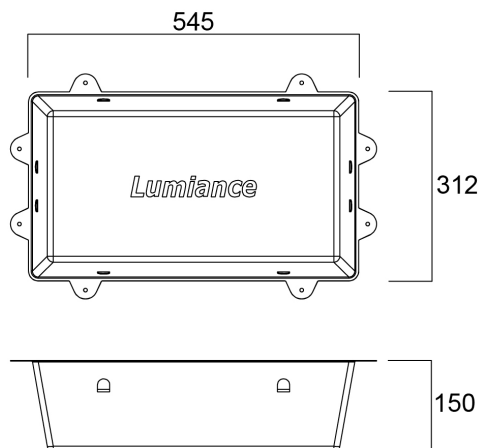

Productkenmerken

• Insulation recess box large 545X300X150 protect transformers, fixtures and building parts against overheating. The boxes are made of flame retardant red polypropylene. They are suitable for mounting on normally flammable materials such as wood. To comply with safety standards, a fixture of max Wattage of 50W can be used. Other fixtures can also be used in combination with these boxes, provided that the minimum recess dimensions and maximum Wattages specified for those fixtures in insulated ceilings are respected.

Productoverzicht

Productnaam	RECESS BOX LARGE 545X300X150
Technologie	Toebehoren
Omgeving	Binnen
Algemene toepassing	Horeca, Logistiek & Industrie, Residentieel & Consument
ETIM klasse	EC002472
E-nummer FI	4270173
E-nummer SE	7472699
E-number Norway	3208701
Kleur behuizing	Red
EAN code	8711971079507
Garantie	5 jaar

Technische tekenings

Gegevenstabel

GENERAL DATA

Productnaam	RECESS BOX LARGE 545X300X150
Technologie	Toebehoren
Omgeving	Binnen
Algemene toepassing	Horeca, Logistiek & Industrie, Residentieel & Consument
ETIM klasse	EC002472
E-nummer FI	4270173
E-nummer SE	7472699
E-number Norway	3208701
Garantie	5 jaar

OPTICAL DATA

Instelbare kleurkwaliteit	Nee
---------------------------	-----

ELECTRICAL DATA

RECESS BOX LARGE 545X300X150 3007950

Voorschakelapparaat vereist	No
Gloeidraad test (#)	850

PHYSICAL DATA

Kleur behuizing	Red
Gewicht (kg)	0.91