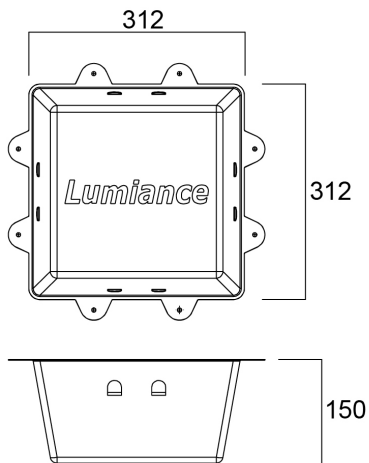

Productkenmerken

• Insulation recess box small 300X300X150 protect transformers, fixtures and building parts against overheating. The boxes are made of flame retardant red polypropylene. They are suitable for mounting on normally flammable materials such as wood. To comply with safety standards, a fixture of max Wattage of 35W can be used. Other fixtures can also be used in combination with these boxes, provided that the minimum recess dimensions and maximum Wattages specified for those fixtures in insulated ceilings are respected.

Productoverzicht

Productnaam	RECESS BOX SMALL 300X300X150
Technologie	Toebehoren
Omgeving	Binnen
Algemene toepassing	Horeca, Logistiek & Industrie, Residentieel & Consument
ETIM klasse	EC002472
E-nummer FI	4270172
E-nummer SE	7472698
E-number Norway	3208700
Kleur behuizing	Red
EAN code	8711971079408
Garantie	5 jaar

Technische tekenings

Gegevenstabel

GENERAL DATA

Productnaam	RECESS BOX SMALL 300X300X150
Technologie	Toebehoren
Omgeving	Binnen
Algemene toepassing	Horeca, Logistiek & Industrie, Residentieel & Consument
ETIM klasse	EC002472
E-nummer FI	4270172
E-nummer SE	7472698
E-number Norway	3208700
Garantie	5 jaar

OPTICAL DATA

Instelbare kleurkwaliteit	Nee
---------------------------	-----

ELECTRICAL DATA

RECESS BOX SMALL 300X300X150 3007940

Voorschakelapparaat vereist	No
Gloeidraad test (#)	850

PHYSICAL DATA

Kleur behuizing	Red
Gewicht (kg)	0.5