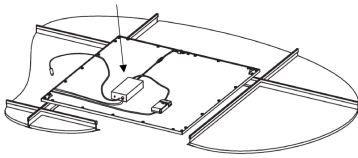

DIMENSIONAL

PHOTOMETRIC DISTRIBUTION

TECHNICAL SYMBOLOGY

IP

IP20

IK

IK03

STANDARDS/APPROVALS