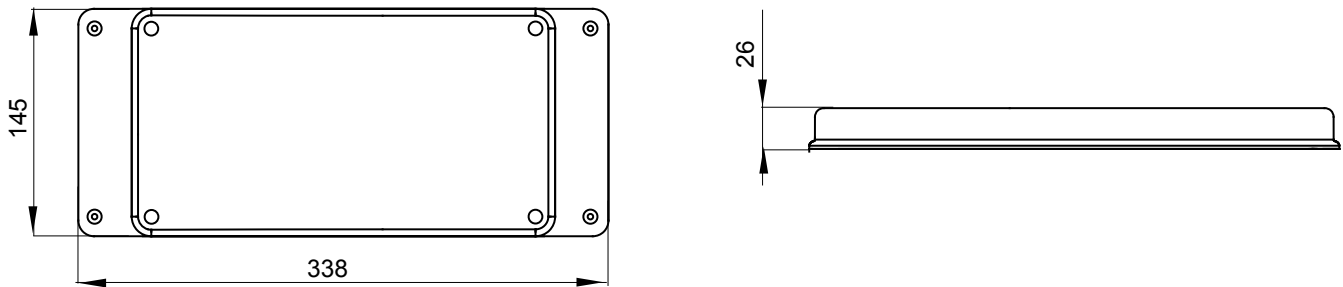

Glow Wire Test	650 °C	IP degree	IP65
Mechanical resistance	IK08	Electrocod	2222
Suitable for	IP67 63A Vertical socket-outlets		

### DIMENSIONAL

### TECHNICAL SYMBOLOGY

<b>GWT</b>	<b>IP</b>	<b>IK</b>
650 °C	IP65	IK08