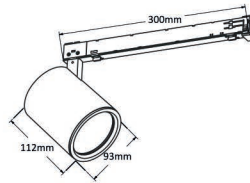

MIDI TUBE INVITRACK

REF	A6209W A6209B	Midi Tube Invitrack white Midi Tube Invitrack black
-----	------------------	--

LED	Xicato Tridonic
LED LM OUTPUT	1.300 up to 2.570 lm
POWER CONS.	according to lumen output - see table p. 255
COLOR TEMP.	2.700 / 3.000 / 4.000 K
CRI	80 up to +95
COLOR QUALITY	Xicato: artist / beauty vibrant / vibrant artist Tridonic: fashion / pure white fish / meat / gold / fruit
REFLECTOR	Xicato: 20° / 40° / 60° (11° only available in 1.300 lm) Tridonic: 39°
FINISH	white RAL 9016 tex black RAL 9005 tex
ADJUSTABLE	45° x 355°
CUT-OUT	n/a
TRACK ADAPTOR	Invitrack adaptor with built-in driver
DIMMING	DALI on request