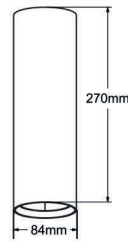

MODULE	MODEL	REFERENCE	LM OUTPUT	CRI / CCT	BEAM	DIMMING
XICATO XTM	TUBE X ON WHITE TUBE X ON BLACK	A6145W A6145B	1.300 lm	827 - 830 - 840 - V830 927 - 930 - 940 - V930 - BT	11°/20° 40°/60°	ND / PD A / D
			2.000 lm	827 - 830 - 840 - V830	20°/40°/60°	

ND: non dimmable / PD: phase dimming / A: 1-10V / D: DALI

MODULE	MODEL	REFERENCE	LM OUTPUT	CRI / CCT	BEAM	DIMMING
TRIDONIC SLE	TUBE T ON WHITE TUBE T ON BLACK	T6145*927/39°/ND	2.300 lm	927	39°	ND DIMMING ON REQUEST
		T6145*930/39°/ND	2.450 lm	930		
		T6145*940/39°/ND	2.570 lm	940		
		T6145*9730/39°/ND	2.060 lm	9730		
		T6145*FA/39°/ND	2.260 lm	FASHION		
		T6145*PW930/39°/ND	2.450 lm	PURE WHITE 930		
		T6145*PW940/39°/ND	2.550 lm	PURE WHITE 940		
		T6145*FIS/39°/ND	2.470 lm	FISH 965		
		T6145*M+/39°/ND	1.520 lm	MEAT+		
		T6145*FM/39°/ND	1.490 lm	FRESH MEAT		
		T6145*G/39°/ND	2.300 lm	GOLD		
		T6145*G+/39°/ND	1.580 lm	GOLD+		
T6145*FR/39°/ND	2.130 lm	FRUIT				

*W (white) or B (black)

LOWER LM OUTPUT
ALSO AVAILABLE

ND: non dimmable