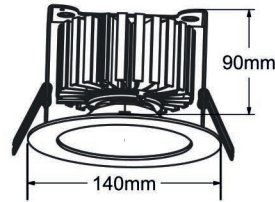

MODULE	MODEL	REFERENCE	LM OUTPUT	CRI / CCT	BEAM	DIMMING
XICATO XTM	MINI BFD ASSY X WHITE MINI BFD ASSY X BLACK	A6136W A6136B	1.300 lm	827 - 830 - 840 - V830 927 - 930 - 940 - V930 - BT	ASSY	ND PD A D
			2.000 lm	827 - 830 - 840 - V830 927 - 930 - 940 - V930 - BT		
			3.000 lm	827 - 830 - 840 - V830 927 - 930 - 940 - V930 - BT		
			3.850 lm	827 - 830 - 840 - V830		

ND: non dimmable / PD: phase dimming / A: 1-10V / D: DALI

MODULE	MODEL	REFERENCE	LM OUTPUT	CRI / CCT	BEAM	DIMMING
TRIDONIC SLE	MINI BFD ASSY T WHITE MINI BFD ASSY T BLACK	T6136*/927/ASSY/ND	3.870 lm	927	ASSY	ND DIMMING ON REQUEST
		T6136*/930/ASSY/ND	4.130 lm	930		
		T6136*/940/ASSY/ND	4.330 lm	940		
		T6136*/9730/ASSY/ND	3.520 lm	9730		
		T6136*/FA/ASSY/ND	3.860 lm	FASHION		
		T6136*/PW930/ASSY/ND	4.180 lm	PURE WHITE 930		
		T6136*/PW940/ASSY/ND	4.350 lm	PURE WHITE 940		
		T6136*/FIS/ASSY/ND	3.600 lm	FISH 965		
		T6136*/M+/ASSY/ND	2.600 lm	MEAT+		
		T6136*/FM/ASSY/ND	2.550 lm	FRESH MEAT		
		T6136*/G/ASSY/ND	3.900 lm	GOLD		
		T6136*/G+/ASSY/ND	2.900 lm	GOLD+		
		T6136*/FR/ASSY/ND	3.600 lm	FRUIT		

*W (white) or B (black)

LOWER LM OUTPUT
ALSO AVAILABLE

ND: non dimmable