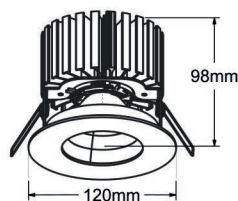

MODULE	MODEL	REFERENCE	LM OUTPUT	CRI / CCT	BEAM	DIMMING
XICATO XTM	EDNA X WHITE EDNA X BLACK	A6073W A6073B	1.300 lm	827 - 830 - 840 - V830	11°	ND PD A D
				927 - 930 - 940 - V930 - BT		
			2.000 lm	827 - 830 - 840 - V830	20°	
				927 - 930 - 940 - V930 - BT		
			3.000 lm	827 - 830 - 840 - V830	40°	
927 - 930 - 940 - V930 - BT						
3.850 lm	827 - 830 - 840 - V830	60°				

ND: non dimmable / PD: phase dimming / A: 1-10V / D: DALI

MODULE	MODEL	REFERENCE	LM OUTPUT	CRI / CCT	BEAM	DIMMING
TRIDONIC SLE	EDNA T WHITE EDNA T BLACK	T6073*927/_/_°/ND	3.870 lm	927	20° 40° 60°	ND DIMMING ON REQUEST
		T6073*930/_/_°/ND	4.130 lm	930		
		T6073*940/_/_°/ND	4.330 lm	940		
		T6073*9730/_/_°/ND	3.520 lm	9730		
		T6073*FA/_/_°/ND	3.860 lm	FASHION		
		T6073*PW930/_/_°/ND	4.180 lm	PURE WHITE 930		
		T6073*PW940/_/_°/ND	4.350 lm	PURE WHITE 940		
		T6073*FIS/_/_°/ND	3.600 lm	FISH 965		
		T6073*M+/_/_°/ND	2.600 lm	MEAT+		
		T6073*FM/_/_°/ND	2.550 lm	FRESH MEAT		
		T6073*G/_/_°/ND	3.900 lm	GOLD		
		T6073*G+/_/_°/ND	2.900 lm	GOLD+		
		T6073*FR/_/_°/ND	3.600 lm	FRUIT		

*W (white) or B (black)

LOWER LM OUTPUT
ALSO AVAILABLE

ND: non dimmable